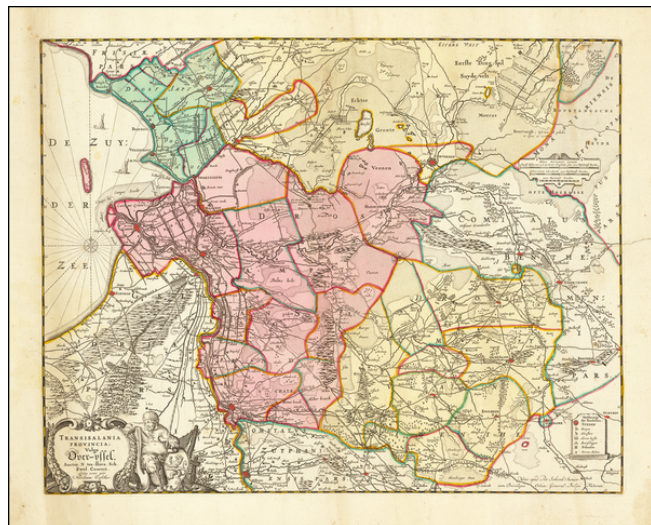

Barry Lawrence Ruderman Antique Maps Inc.

7407 La Jolla Boulevard
La Jolla, CA 92037

www.raremaps.com

(858) 551-8500
blr@raremaps.com

Transisalanía Provincia vulgo Over-Yessel. Auct N. Ten-Have Sch. Zwol. Conrect . . .

Stock#: 65077
Map Maker: Visscher I
Date: 1700
Place: Amsteram
Color: Hand Colored
Condition: VG
Size: 22 x 18 inches
Price: \$ 225.00

Description:

Nice map of Overijssel, published in Amsterdam by Visscher.

Major cities include Deventer, Kamen, Zwolle, Almelo, Hengelo and Enschede.

Detailed Condition: