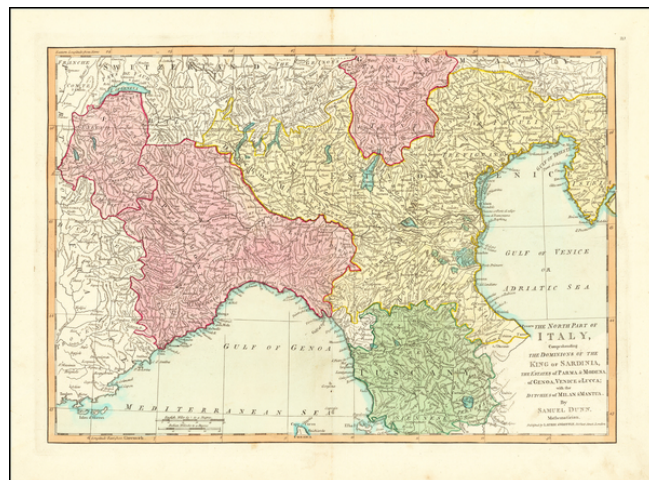

Barry Lawrence Ruderman Antique Maps Inc.

7407 La Jolla Boulevard
La Jolla, CA 92037

www.raremaps.com

(858) 551-8500
blr@raremaps.com

The North Part of Italy, Comprehending The Dominions of the King of Sardinia, The Estates of Parma & Modena, of Genoa, Venice & Lucca; with the Dutchies of Milan & Mantua...

Stock#: 65064
Map Maker: Dunn
Date: 1794
Place: London
Color: Hand Colored
Condition: VG+
Size: 19 x 13 inches
Price: \$145.00

Description:

Detailed regional map of Northern Italy. Excellent detail.

From *Dunn's New Atlas or Mundane System of Geography*.