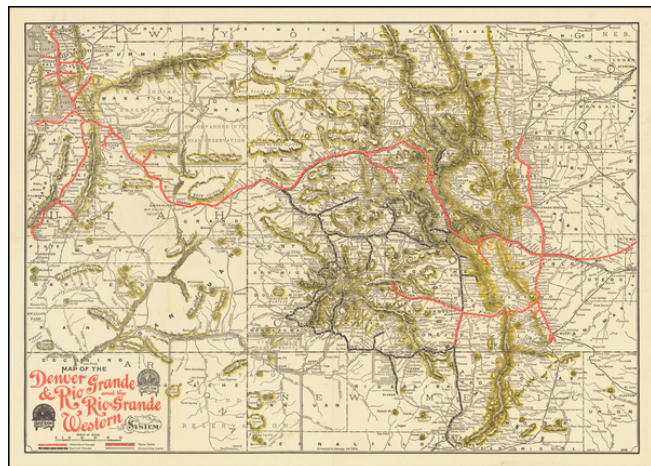

**Barry Lawrence Ruderman
Antique Maps Inc.**

7407 La Jolla Boulevard
La Jolla, CA 92037

www.raremaps.com

(858) 551-8500
blr@raremaps.com

Map of the Denver and Rio Grande Railroad Western System . . . 1904

Stock#: 65055
Map Maker: American Bank Note Company
Date: 1904
Place: New York
Color: Color
Condition: VG+
Size: 17.5 x 14 inches
Price: SOLD

Description:

Nice example of this excellent railroad map of Colorado.

A fine early map of Colorado, promoting the lines of the Denver & Rio Grande Western, as it expanded throughout Colorado.

Identifies Standard Gauge, Narrow Gauge, Three Rails and Connecting Lines.

Detailed Condition: