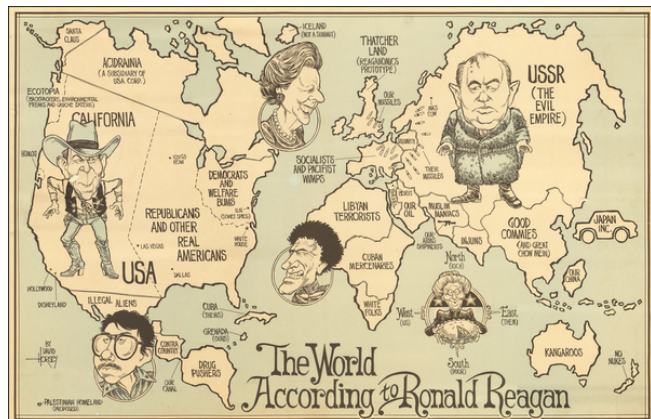

## The World According To Ronald Reagan

**Stock#:** 65046  
**Map Maker:** Horsey  
**Date:** 1987  
**Place:** Seattle  
**Color:** Color  
**Condition:** Good  
**Size:** 33.5 x 22 inches  
**Price:** \$1,200.00

### Description:

Lively political satire map, depicting the World According to Ronald Reagan.

This is the second of two Reagan's World maps, the first published in 1982, showing different political humor.

A classic look at satirical political humor from the 1980s.

David Horsey was an illustrator working for the Seattle Post Intelligencer. This was his second Reagan's World map, the first is illustrated here: