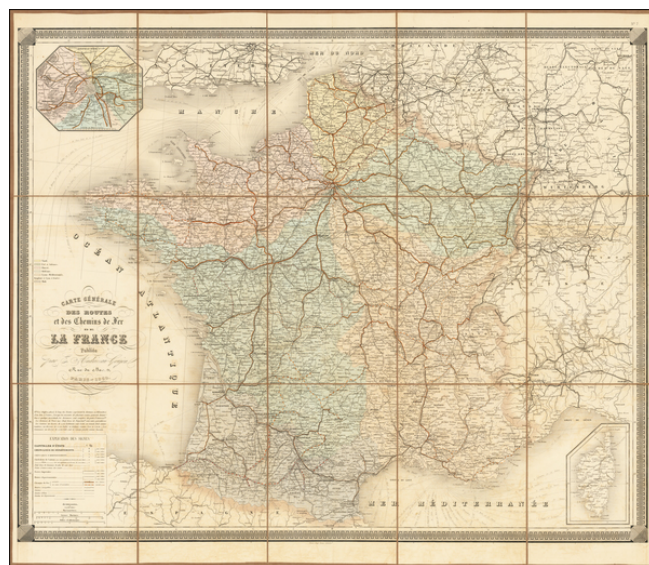

**Barry Lawrence Ruderman
Antique Maps Inc.**

7407 La Jolla Boulevard
La Jolla, CA 92037

www.raremaps.com

(858) 551-8500
blr@raremaps.com

**Carte Generale Des Routes et des Chemins de Fer de La France Publiee par E.
Andriveau-Goujon . . . 1860**

Stock#: 65042op
Map Maker: Andriveau-Goujon
Date: 1860
Place: Paris
Color: Color
Condition: VG
Size: 32 x 25.5 inches
Price: SOLD

Description:

Detailed map of France, illustrating its roads and railroads in 1860.

Includes inset maps of the environs around Paris and Corsica.

Detailed Condition:

Dissected and laid on linen, with original slip case.