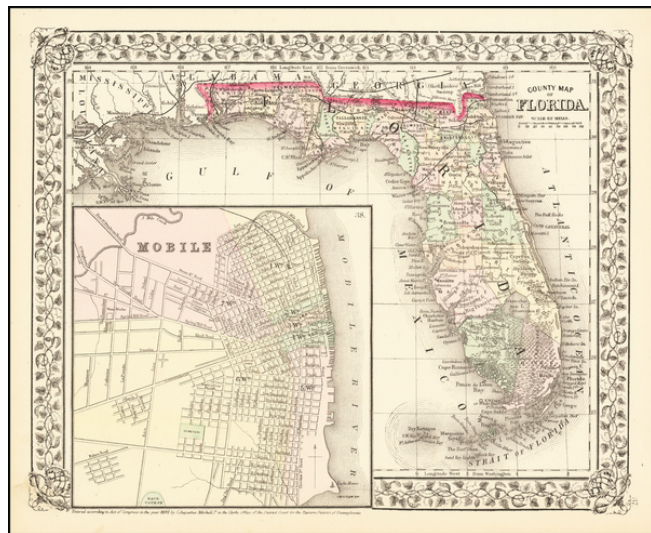

Barry Lawrence Ruderman Antique Maps Inc.

7407 La Jolla Boulevard
La Jolla, CA 92037

www.raremaps.com

(858) 551-8500
blr@raremaps.com

County Map of Florida [with inset of Mobile]

Stock#: 65016
Map Maker: Mitchell Jr.
Date: 1874
Place: Philadelphia
Color: Hand Colored
Condition: VG+
Size: 14 x 11 inches
Price: On Hold

Description:

Attractive post-civil war map of Florida, colored by county.

Includes large inset of Mobile, Alabama. Shows towns, rivers, railroads, lakes, keys, forts, swamps, etc.

The county configurations are still incomplete.