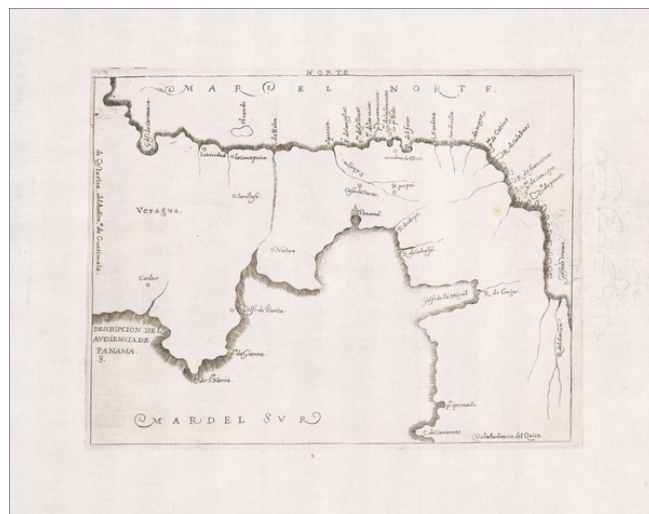

Barry Lawrence Ruderman Antique Maps Inc.

7407 La Jolla Boulevard
La Jolla, CA 92037

www.raremaps.com

(858) 551-8500
blr@raremaps.com

Descripcion Del Audiencia de Panama

Stock#: 64975
Map Maker: Herrera y Tordesillas
Date: 1601 (1725)
Place: Madrid
Color: Uncolored
Condition: VG
Size: 9 x 7 inches
Price: \$ 395.00

Description:

Rare early map of the Audiencia of Panama, locating rivers and settlements.

The earliest map to include information from the previously secret manuscript maps of the Spanish cosmographer, Juan López de Velasco.