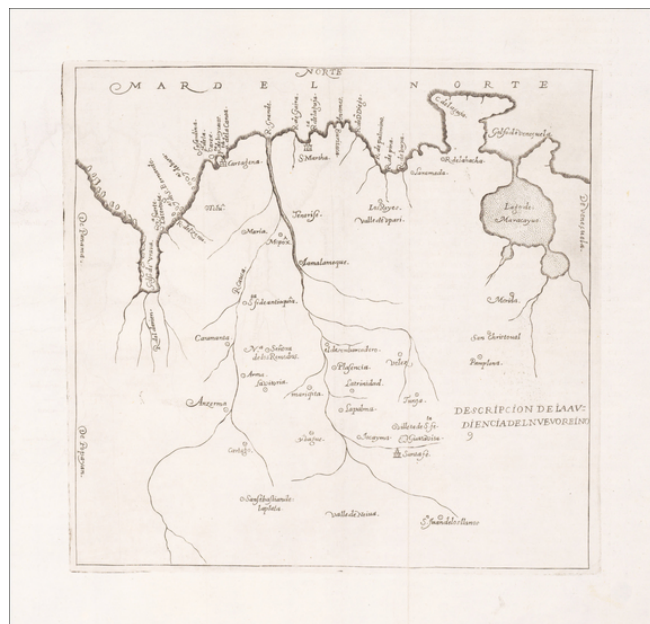

Barry Lawrence Ruderman Antique Maps Inc.

7407 La Jolla Boulevard
La Jolla, CA 92037

www.raremaps.com

(858) 551-8500
blr@raremaps.com

Descripcion Del Destricto Del Audiencia Del Nuevo Reino

Stock#: 64974
Map Maker: Herrera y Tordesillas
Date: 1601 (1725)
Place: Ansterdan
Color: Uncolored
Condition: VG
Size: 8.25 x 8 inches
Price: \$450.00

Description:

Fine example of Herrera's map of Colombia, first published in Madrid in 1601.

The map shows numerous settlements on the interior, as well as Cartagena and St. Martha.

Detailed Condition: