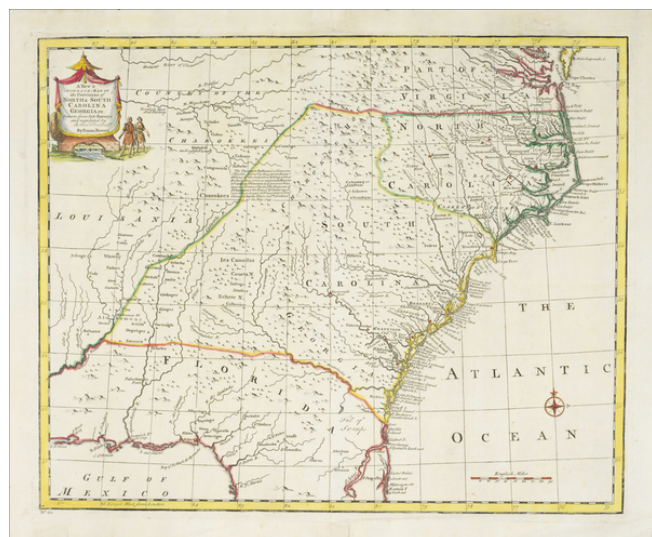

## A New & Accurate Map of The Provinces of North & South Carolina, Georgia, &c. Drawn from the latest Surveys and regulated by Astronomical Observations

**Stock#:** 64955  
**Map Maker:** Bowen  
**Date:** 1747  
**Place:** London  
**Color:** Outline Color  
**Condition:** VG+  
**Size:** 17 x 13.5 inches  
**Price:** \$1,600.00

### Description:

Striking example of Bowen's detailed map of the Carolinas, Georgia and most of Florida, extending west to the Country of the Cherokees and French Louisiana.

The map is highly detailed and show many towns, forts, Indian Tribes, mountains, rivers, lakes, etc. Interesting annotaion on the Cherokee Indians, a warlike nation of Indians, which have joined in Alliance with the British Colonies and serve as a powerful defensive barrier against the French & Spanish controlled regions to the west.

A marvelous bit of pro-settlement propaganda encouraging emigration to the region on the eve of the French & Indian War.