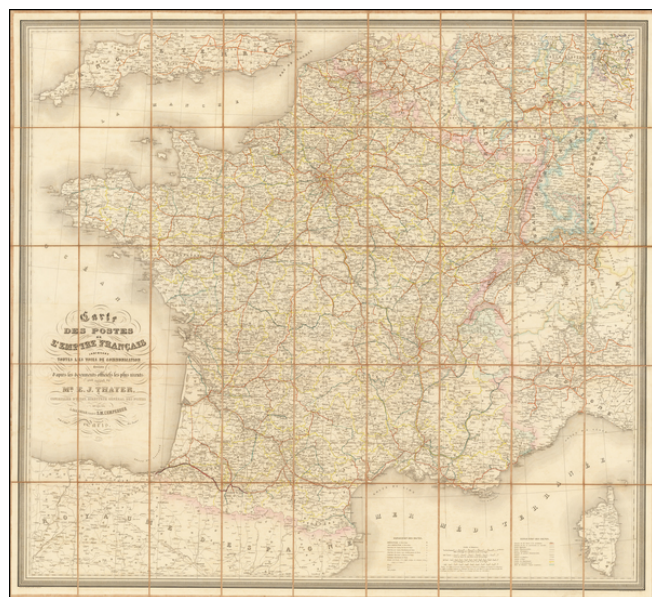

# Barry Lawrence Ruderman Antique Maps Inc.

7407 La Jolla Boulevard  
La Jolla, CA 92037

www.raremaps.com

(858) 551-8500  
blr@raremaps.com

---

**Carte des postes de l'empire français, indiquant toutes les voies de communication, dressée d'après les documents officiels les plus récents par ordre de Mr. E.J. Thayer...**

**Stock#:** 64938op  
**Map Maker:** Sagansan  
**Date:** 1864  
**Place:** Paris  
**Color:** Outline Color  
**Condition:** VG+  
**Size:** 50 x 45.5 inches  
**Price:** \$375.00

## **Description:**

Detailed railroad and postal map of France from the 1860s.

The map differentiates between operating railroads and those that are in construction or had been granted concessions.

The map illustrates the State, Department, and Arrondissement. Special Customs Zones are marked in green.

## **Detailed Condition:**

Dissected in 45 sections and mounted on original linen. House in contemporary marbled paper case.