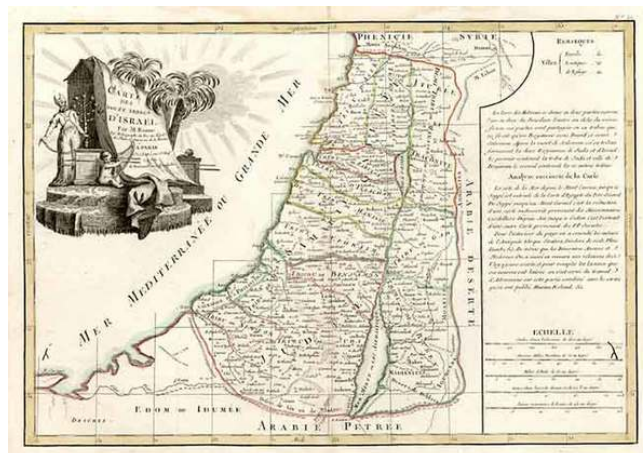

Barry Lawrence Ruderman Antique Maps Inc.

7407 La Jolla Boulevard
La Jolla, CA 92037

www.raremaps.com

(858) 551-8500
blr@raremaps.com

Carte Des Douze Tribus D'Israel ...

Stock#: 6492
Map Maker: Janvier
Date: 1762
Place: Paris
Color: Outline Color
Condition: VG+
Size: 17.5 x 12 inches
Price: SOLD

Description:

Decorative map of the Holy Land, showing the 12 tribes, with large decorative cartouche. Marvelous detail throughout.

Detailed Condition: