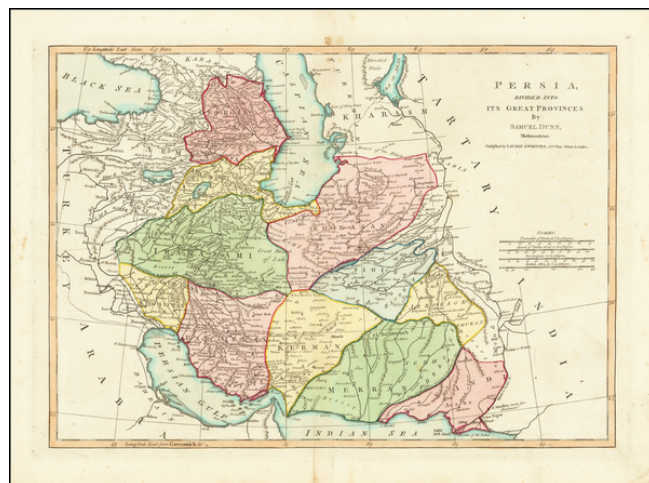

Barry Lawrence Ruderman Antique Maps Inc.

7407 La Jolla Boulevard
La Jolla, CA 92037

www.raremaps.com

(858) 551-8500
blr@raremaps.com

Persia Divided into its Great Provinces . . .

Stock#: 64902
Map Maker: Dunn
Date: 1794
Place: London
Color: Hand Colored
Condition: VG+
Size: 17 x 12 inches
Price: SOLD

Description:

Detailed map of Persia, colored by provinces.

An unusual configuration for a late 18th Century Atlas. Scarce English language map of the region.

From Dunn's *New Atlas or Mundane System of Geography*, first printed for Robert Sayer at 53 Fleet Street, London.