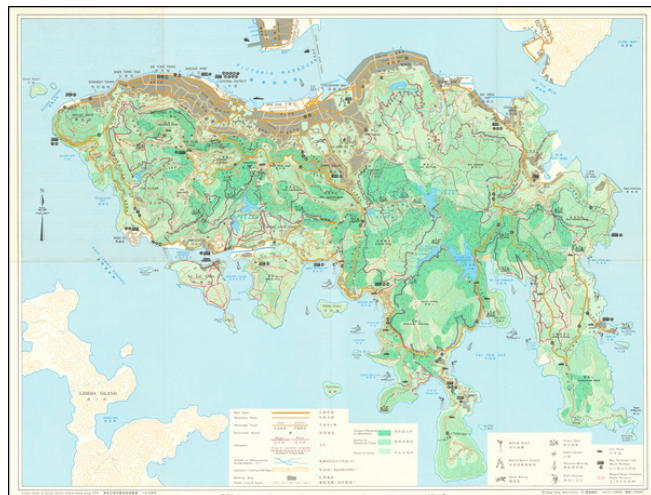

## Hong Kong Island Countryside Series Sheet No. 1

**Stock#:** 64894  
**Map Maker:** Crown Lands & Survey Office  
Hong Kong  
**Date:** 1974  
**Place:** Hong Kong  
**Color:** Color  
**Condition:** VG  
**Size:** 25 x 20 inches  
**Price:** \$ 275.00

### Description:

Detailed bi-lingual folding map of Hong Kong Island, with inset maps of The Peak Area, Aberdeen Reservoir Area, and Tai Tam Reservoir Area.

The map uses small illustrations to show Bathing Beaches, Park or Sports Ground, Picnic Spots, Public Gardens, Horse Racing, Pleasure Boating, Golf Courses, etc.