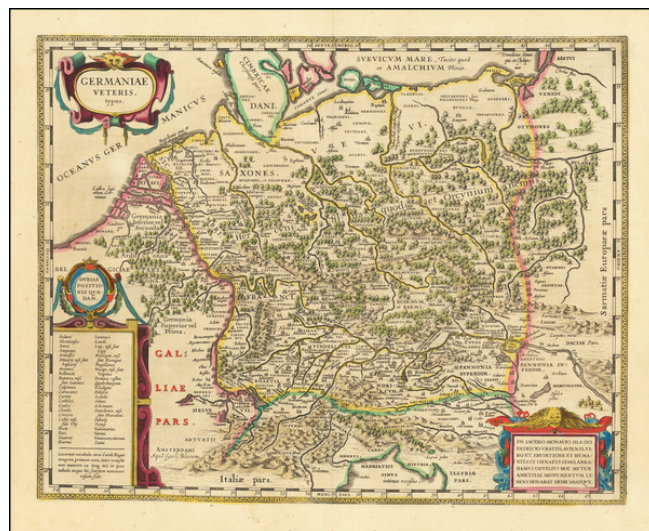

Barry Lawrence Ruderman Antique Maps Inc.

7407 La Jolla Boulevard
La Jolla, CA 92037

www.raremaps.com

(858) 551-8500
blr@raremaps.com

Germaniae Veteris . . .

Stock#: 64871op
Map Maker: Blaeu
Date: 1640 circa
Place: Amsterdam
Color: Hand Colored
Condition: VG-
Size: 19 x 15 inches
Price: \$375.00

Description:

A Plethora of Anicent Place Names

Striking example Blaeu's map of the Ancient German Empire in Northern Europe, based upon an earlier map by Ortelius.

Extends from the Adriatic (Hadriatici Sinus) to the Baltic (Suevicum Mare) and the Vistula and Ister Rivers.

Includes several decorative cartouches.

Detailed Condition:

Old Color.