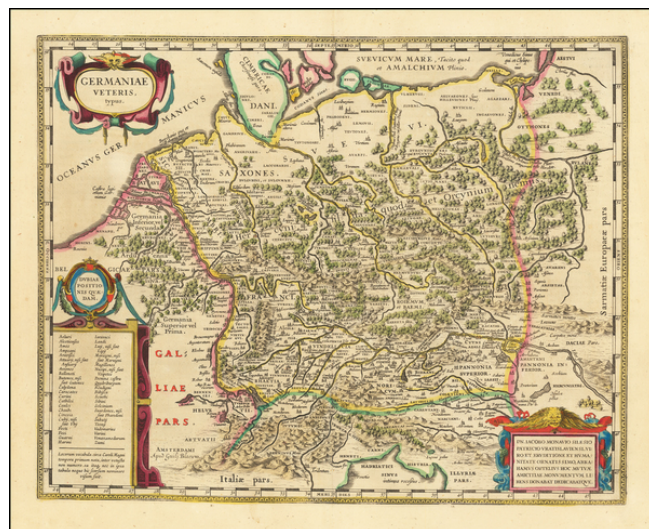

Barry Lawrence Ruderman Antique Maps Inc.

7407 La Jolla Boulevard
La Jolla, CA 92037

www.raremaps.com

(858) 551-8500
blr@raremaps.com

Germaniae Veteris . . .

Stock#: 64871op
Map Maker: Blaeu
Date: 1640 circa
Place: Amsterdam
Color: Hand Colored
Condition: VG-
Size: 19 x 15 inches
Price: SOLD

Description:

A Plethora of Anicent Place Names

Striking example Blaeu's map of the Ancient German Empire in Northern Europe, based upon an earlier map by Ortelius.

Extends from the Adriatic (Hadriatici Sinus) to the Baltic (Suevicum Mare) and the Vistula and Ister Rivers.

Includes several decorative cartouches.

Detailed Condition:

Old Color.