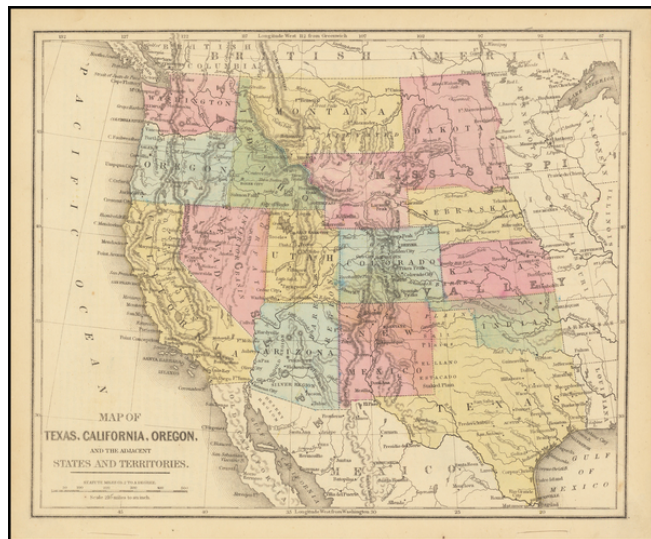

## Map of Texas, California, Oregon and the Adjacent States and Territories

**Stock#:** 64865  
**Map Maker:** Anonymous  
**Date:** 1865 circa  
**Place:** n.p.  
**Color:** Color  
**Condition:** VG+  
**Size:** 10.5 x 9 inches  
**Price:** SOLD

### Description:

Scarce map of the Transmississippi West, published at the end of the American Civil War.

The map illustrates the Territories and States West of the Mississippi River in nice detail. Some of the more interesting features of the map include:

- Early Wyoming configuration at a time when Wyoming was "attached to Dakota Territory."
- Curious early configuration for Idaho
- Gold Region in Colorado noted
- Silver Region and Gold Region in Nevada noted
- Gold Region in California noted
- Many early Western Forts shown