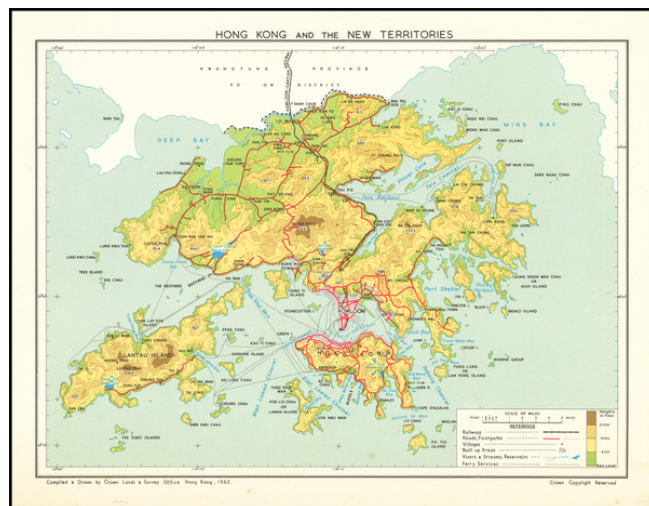

## Hong Kong and the New Territories

**Stock#:** 64858  
**Map Maker:** Crown Lands & Survey Office  
Hong Kong  
**Date:** 1963  
**Place:** Hong Kong  
**Color:** Color  
**Condition:** VG+  
**Size:** 10 x 7.5 inches  
**Price:** SOLD

### Description:

Small scale map of Hong Kong compiled and drawn by the Crown Lands & Survey Office Hong Kong.

The map shows elevation by a color gradient. Railways, roads, footpaths, villages, built-up areas, rivers and streams, reservoirs, and ferry services.