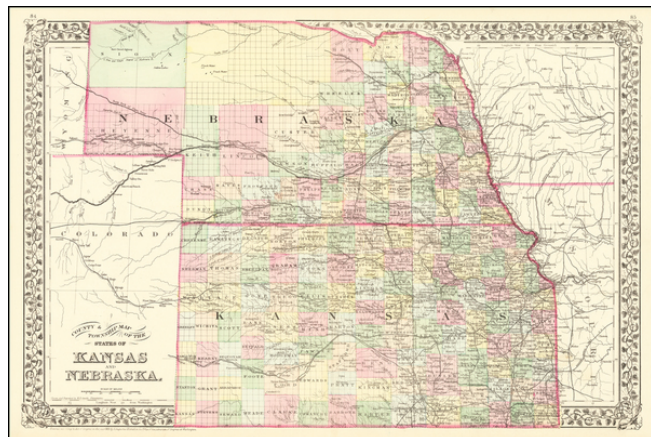

Barry Lawrence Ruderman Antique Maps Inc.

7407 La Jolla Boulevard
La Jolla, CA 92037

www.raremaps.com

(858) 551-8500
blr@raremaps.com

County & Township Map of the States of Kansas and Nebraska

Stock#: 64851
Map Maker: Mitchell Jr.
Date: 1882
Place: Philadelphia
Color: Color
Condition: VG+
Size: 21.5 x 14 inches
Price: \$65.00

Description:

Detailed map of Kansas and Nebraska.

Illustrates the disparity in western development in Nebraska and Kansas. Kansas shows almost modern county configuration, while northern Nebraska is still largely unexplored.

Shows railways, towns, roads, forts, etc.

Detailed Condition: