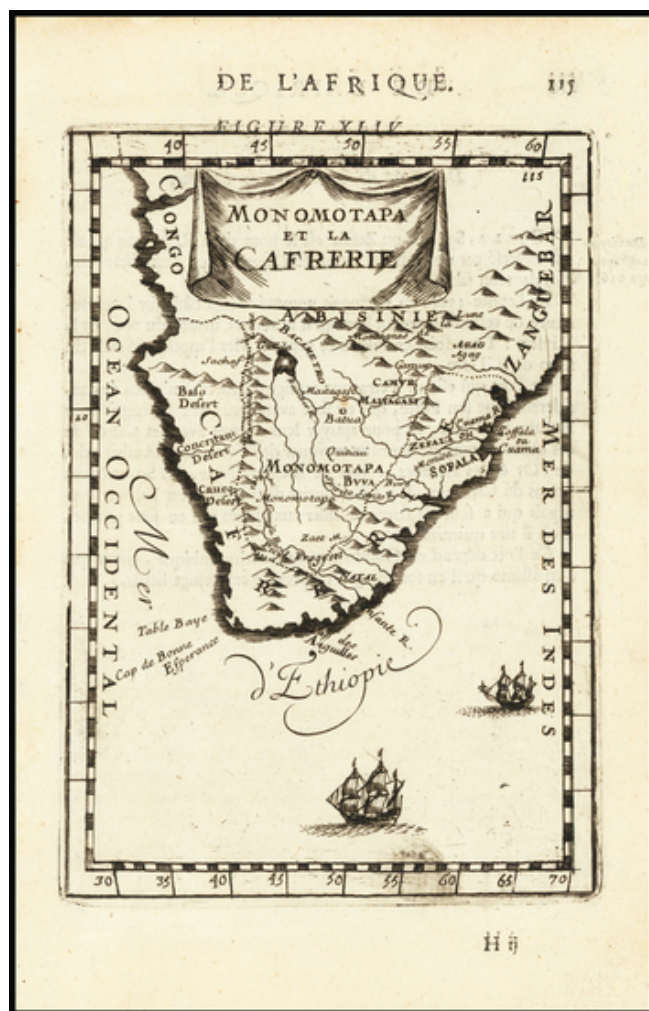

## Monomotapa et la Cafrerie

**Stock#:** 64846  
**Map Maker:** Mallet  
**Date:** 1683  
**Place:** Paris  
**Color:** Uncolored  
**Condition:** VG  
**Size:** 6 x 4 inches  
**Price:** \$95.00

### Description:

Decorative map of South Africa, from Mallet's monumental *Description de l'Univers*, first published in Paris in 1683, perhaps the greatest work of its kind in the 17th century.