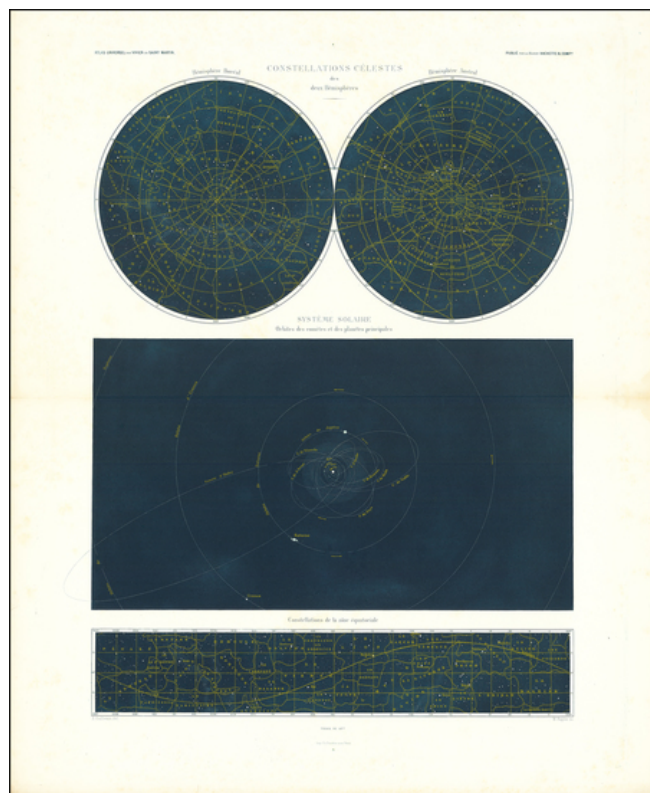

Stock#: 64805
Map Maker: Vivien de Saint-Martin
Date: 1877
Place: Paris
Color: Color
Condition: VG+
Size: 16.5 x 23 inches
Price: SOLD

Description:

Comets & Constellations (and Asteroids!)

Decorative set of of Celestial models, published by Vivien de St. Martin.

The top image shows a classical double hemisphere model of the constellations, focused on the constellations as observed in the northern and southern skies.

The middle image tracks the orbits of the planets and major comets around the sun, with Neptune as the outermost planet. Comets located includes comets discovered by Halley Arrest, Winnecke, Faye, Tuttle, Biela, Brorsen and Encke. The Asteroid Belt appears between Mars and Jupiter.

The lower image shows the constellations visible in the Equatorial regions.

This is the first time we have ever offered this plate.

**Barry Lawrence Ruderman
Antique Maps Inc.**

7407 La Jolla Boulevard
La Jolla, CA 92037