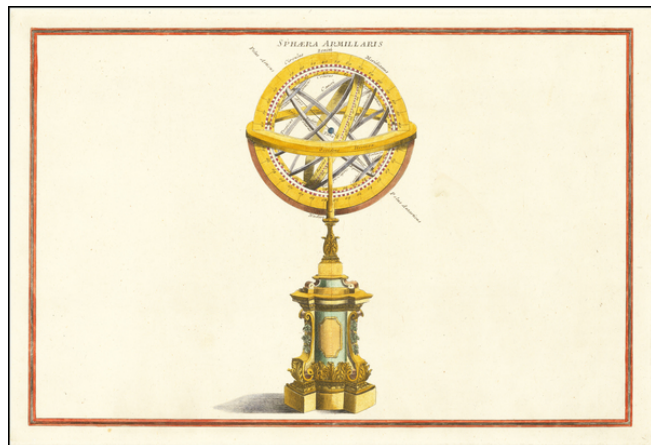

Barry Lawrence Ruderman Antique Maps Inc.

7407 La Jolla Boulevard
La Jolla, CA 92037

www.raremaps.com

(858) 551-8500
blr@raremaps.com

Sphaera Armillaris

Stock#: 64804
Map Maker: Anonymous
Date: 1790 circa
Place: London
Color: Hand Colored
Condition: VG+
Size: 17 x 11.5 inches
Price: \$175.00

Description:

Detailed image of a Ptolemaic armillary sphere, likely published in London at the end of the 18th Century.

The central terrestrial globe (labeled Terra) is surrounded by Arctic and Antarctic circles, Cancer and Capricorn tropical circles, and the equatorial circle. The entire image is set inside a zodiac band; these in turn are set within a calibrated meridian and a horizon band on Baroque acanthus and scroll base.