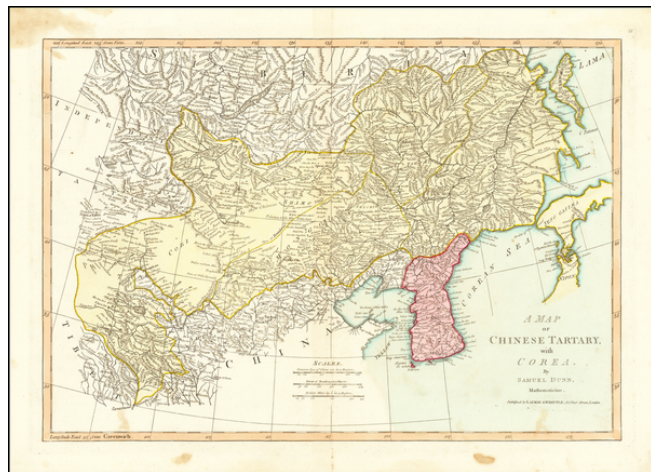

Barry Lawrence Ruderman Antique Maps Inc.

7407 La Jolla Boulevard
La Jolla, CA 92037

www.raremaps.com

(858) 551-8500
blr@raremaps.com

A Map of Chinese Tartary, with Corea . . .

Stock#: 64781
Map Maker: Dunn
Date: 1810
Place: London
Color: Hand Colored
Condition: VG
Size: 17 x 12 inches
Price: \$345.00

Description:

Names "Corean Sea".

Detailed map extending from the Corean Sea and Jeso Gasima to the Gobi Desert, Tibet and Siberia.

Scarce English language map of the region. From Dunn's *New Atlas or Mundane System of Geography*, printed for Laurie & Whittle at 53 Fleet Street, London.