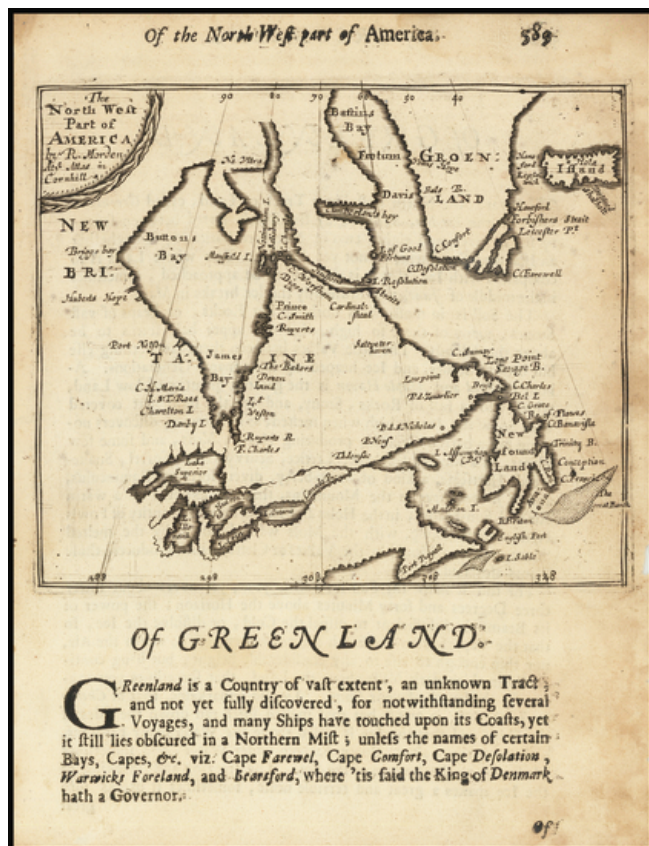

Barry Lawrence Ruderman Antique Maps Inc.

7407 La Jolla Boulevard
La Jolla, CA 92037

www.raremaps.com

(858) 551-8500
blr@raremaps.com

The North West Part of America

Stock#: 64760
Map Maker: Morden
Date: 1687
Place: London
Color: Uncolored
Condition: VG
Size: 5 x 5 inches
Price: SOLD

Description:

Rare early English map of the region from the Great Lakes to the Arctic Circle, published by Robert Morden.

Curiously, no indication of a Northwest Passage is shown. Nice detail in Hudson Bay, Button Bay, James Bay and Baffin Bay. Greenland is shown, as is Iceland.

One of the few early English atlas maps to focus on this region. This map appeared in Modern's rare *Atlas Terestris*, first published in 1687.

Detailed Condition:

Minor soiling.