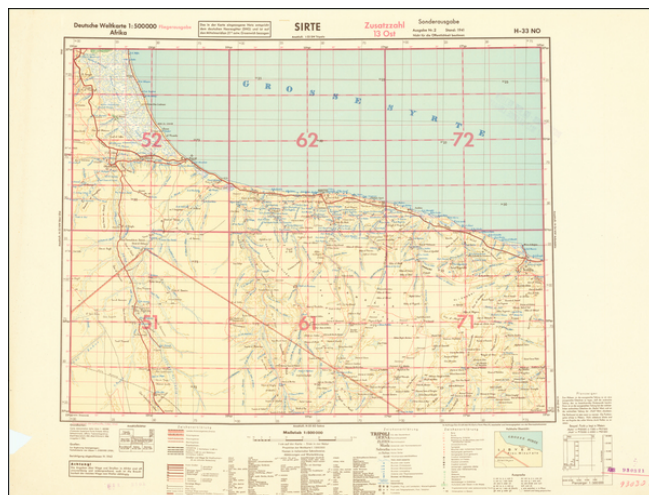

Barry Lawrence Ruderman Antique Maps Inc.

7407 La Jolla Boulevard
La Jolla, CA 92037

www.raremaps.com

(858) 551-8500
blr@raremaps.com

(Second World War - North Africa) Deutsche Weltkarte 1:500000 Afrika

Stock#: 64731
Map Maker: General Staff of the German Army
Date: 1942
Place: n.p.
Color: Color
Condition: VG
Size:
Price: SOLD

Description:

Seventeen sheets from the German 1:500,000 Weltkarte (World Map) Afrika set. This set includes the following sheets: J32-SSW Constantine; J32-SO Tunis; I32-NW Tebessa; I32-NO Sfax; I32-SW Tosor; H32-NO Rhadames; I33-SW Tripolis; H33-NO Sirte; H34-NW Adjedabla; H34-NO Bengania; H35-NW Sollum; H35-SW Oase Siwa; I30-NO Oran; I31-NW Maskara; (does not include J31-SW Orleansville)