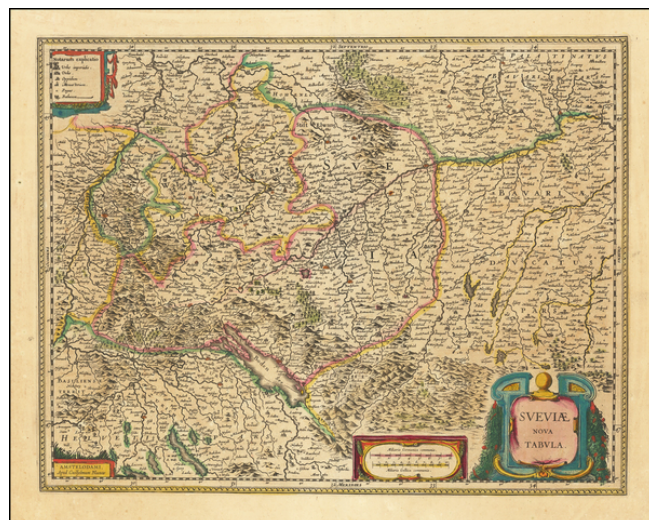

Barry Lawrence Ruderman Antique Maps Inc.

7407 La Jolla Boulevard
La Jolla, CA 92037

www.raremaps.com

(858) 551-8500
blr@raremaps.com

Sueviae Nova Tabula.

Stock#: 64721op
Map Maker: Blaeu
Date: 1635 circa
Place: Amsterdam
Color: Hand Colored
Condition: VG
Size: 19 x 15 inches
Price: \$ 395.00

Description:

Antique engraved map of the area south of Heidelberg, showing Stuttgart, Ulm, Augsburg, and the River Danube. It also covers some of northern Switzerland including Basel and Zurich.

The map was made by Willem Janszoon Blaeu in Amsterdam.

The map differentiates between Imperial Cities, Cities, Towns, Monasteries, Villages, and Baths.

Detailed Condition: