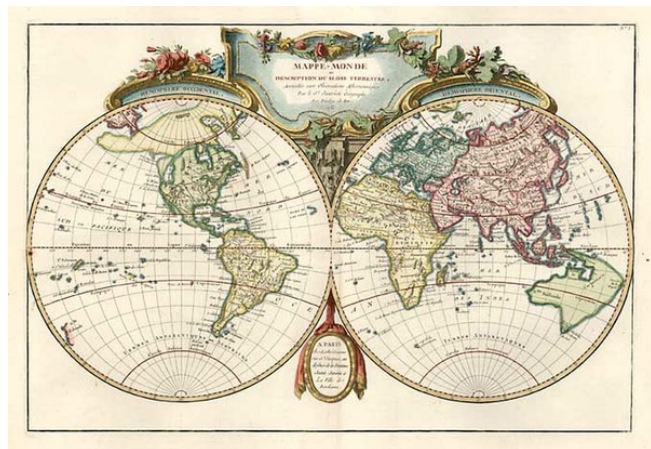

Barry Lawrence Ruderman Antique Maps Inc.

7407 La Jolla Boulevard
La Jolla, CA 92037

www.raremaps.com

(858) 551-8500
blr@raremaps.com

Mappe-Monde ou Description Du Globe Terrestre...1762

Stock#: 6471
Map Maker: Janvier
Date: 1762
Place: Paris
Color: Hand Colored
Condition: VG+
Size: 18 x 12 inches
Price: SOLD

Description:

Decorative double hemisphere map of the world, pre-dating Cook's Voyages. The main cartographic features of the map are a massive Bay of the West and unusual Alaskan conjectural archipelago, partial New Zealand and unusual projection of Australia. No sign of the Antarctic continent. A marvelous decorative world map from the first edition of Janvier's Atlas Moderne.