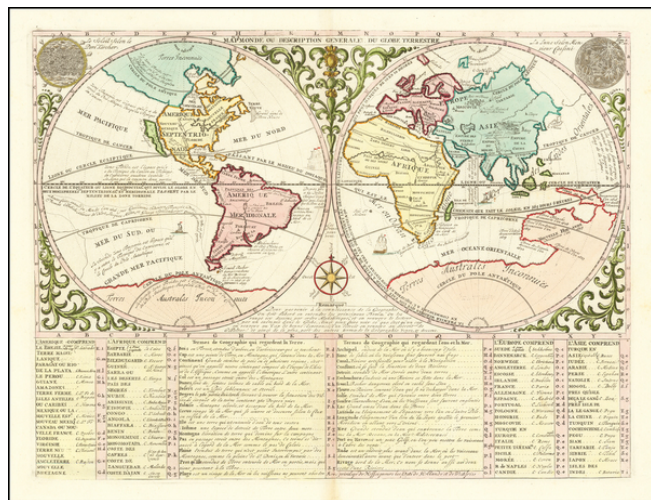

Barry Lawrence Ruderman Antique Maps Inc.

7407 La Jolla Boulevard
La Jolla, CA 92037

www.raremaps.com

(858) 551-8500
blr@raremaps.com

Mapmonde ou Description Genrale Du Globe Terrestre (Australia connected to Antarctica)

Stock#: 64708
Map Maker: Chatelain
Date: 1719
Place: Amsterdam
Color: Hand Colored
Condition: VG+
Size: 19 x 15 inches
Price: \$ 750.00

Description:

An Unusual Treatment of Australia and the Unknown Southern Continent

Decorative world map, showing California as an island, the tracks of several explorers around the world and Celestial images of the sun Kircher and the moon by Cassini.

The map features Terres Australes Inconnues (the unknown Southern Continent), which connects to Australia, with no sign of the coastline of New Zealand.

The key below the map identifies the capitals of a number of the major countries around the world, along with a key describing the geographical features of the land and sea. A finely engraved map from Chatelain's monumental 7 volume *Atlas Historique*, one of the most famous and prolific works of the early 18th century. Striking full color example.