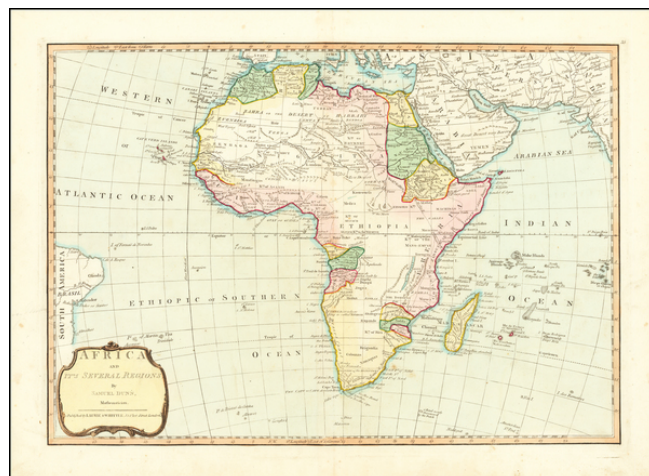

Barry Lawrence Ruderman Antique Maps Inc.

7407 La Jolla Boulevard
La Jolla, CA 92037

www.raremaps.com

(858) 551-8500
blr@raremaps.com

Africa And It's Several Regions . . .

Stock#: 64707
Map Maker: Whittle & Laurie
Date: 1810
Place: London
Color: Hand Colored
Condition: VG
Size: 17.5 x 12 inches
Price: SOLD

Description:

Interesting antique map of Africa, showing the various tribal regions, towns, mountains, rivers, and other details.

Detailed Condition:

Old hand-color in full.