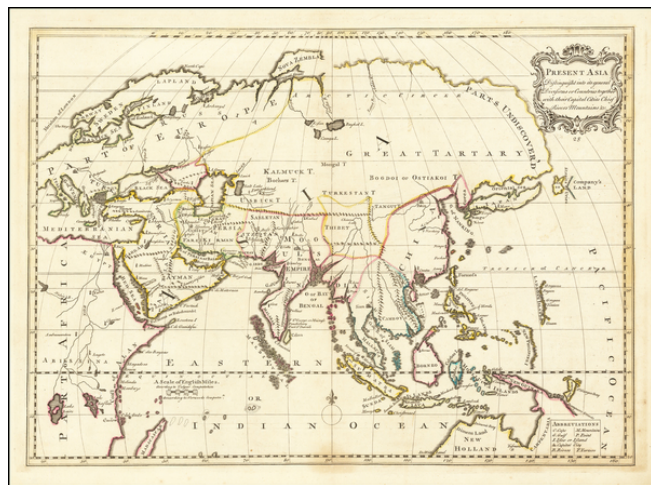

Barry Lawrence Ruderman Antique Maps Inc.

7407 La Jolla Boulevard
La Jolla, CA 92037

www.raremaps.com

(858) 551-8500
blr@raremaps.com

Present Asia. Distinguisht into its general Divisions or Countries together with their Capital Cities Chief Rivers Mountains &c.

Stock#: 64665
Map Maker: Wells
Date: 1720 (1738)
Place: Oxford
Color: Outline Color
Condition: VG+
Size: 20 x 14.5 inches
Price: \$475.00

Description:

Rare late state of Wells modern map of Asia.

This decorative map was part of a set of 22 maps dedicated to William, Duke of Gloucester, who was then an 11 year old student at Oxford.