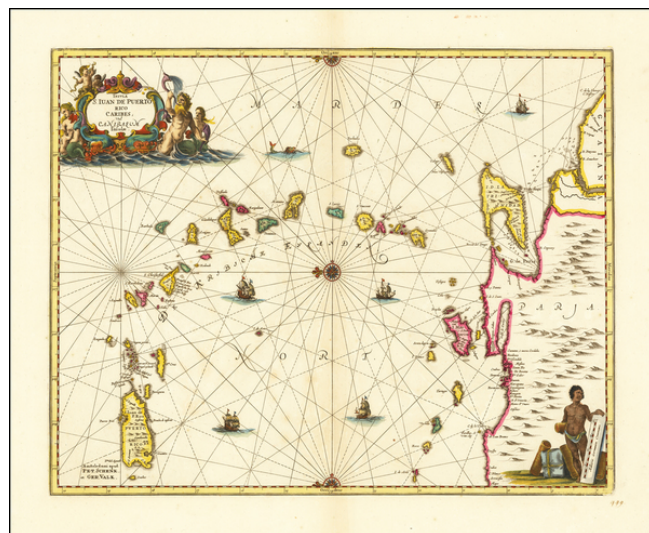

Barry Lawrence Ruderman Antique Maps Inc.

7407 La Jolla Boulevard
La Jolla, CA 92037

www.raremaps.com

(858) 551-8500
blr@raremaps.com

Insula S. Juan De Puerto Rico Caribes uvel Canibasum Insulae

Stock#: 64664
Map Maker: Jansson
Date: 1650 circa
Place: Amsterdam
Color: Hand Colored
Condition: VG
Size: 20 x 16 inches
Price: SOLD

Description:

Fine example of Jansson's map of the Windward Islands, from Puerto Rico to Trinidad and the Coast of Venezuela. Elaborate cartouche, compass rose and sailing ships. Gorgeous example, in fine color.