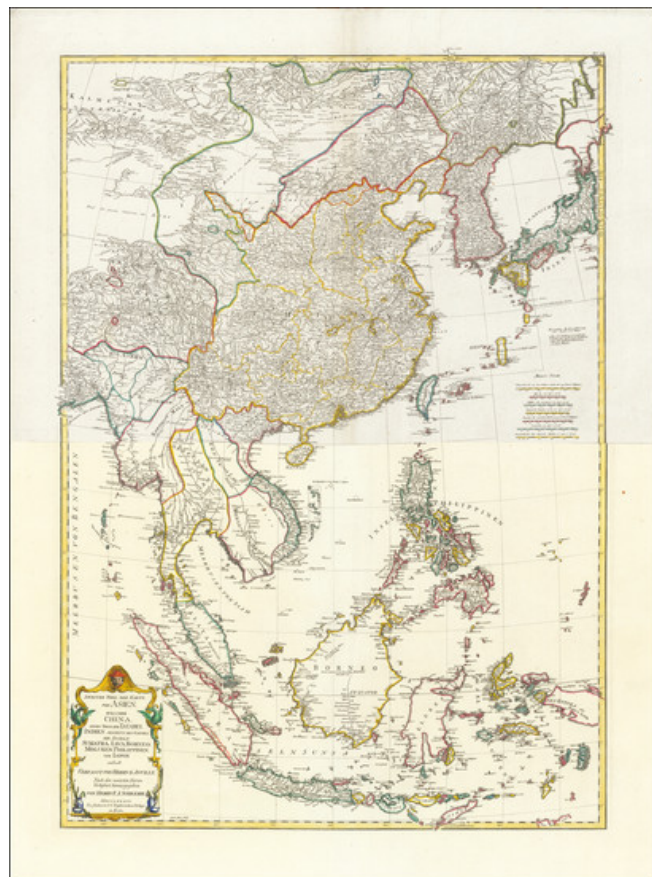

Barry Lawrence Ruderman Antique Maps Inc.

7407 La Jolla Boulevard
La Jolla, CA 92037

www.raremaps.com

(858) 551-8500
blr@raremaps.com

Zweiter Theil der Karte von Asien, welcher China, Einen Theil der Tartarei, Indien Jenseits des Ganges, die Inseln Sumatra, Iava, Borneo, Moluken, Philippinen, und Iapon enthaelt. . . MDCCLXXXVI

Stock#: 64642
Map Maker: Schraembl
Date: 1786
Place: Vienna
Color: Outline Color
Condition: VG
Size: 26.5 x 37 inches
Price: \$ 875.00

Description:

Detailed map of East Asia, extending from China and Korea to Java, published in Vienna in 1786.

The map is centered on the Philippine Islands and provides a nice detailed overview of the region.

Detailed Condition: