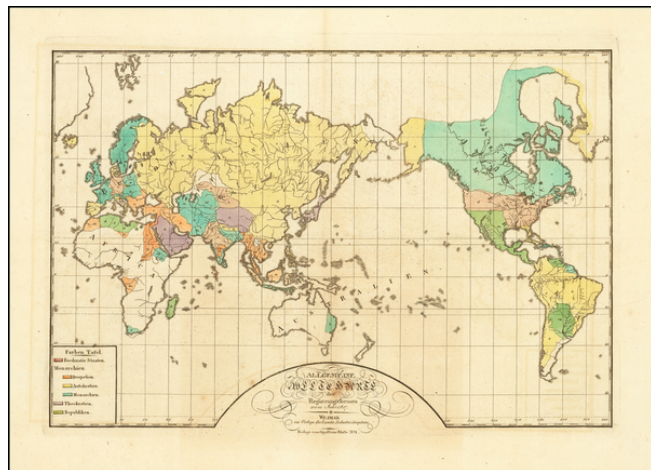

## Allgemeine Weltcharte der Regierungsformen vom Jahr 1817 . . .

**Stock#:** 64624  
**Map Maker:** Weimar Geographische Institut  
**Date:** 1817  
**Place:** Weimar  
**Color:** Hand Colored  
**Condition:** VG  
**Size:** 16.5 x 11.5 inches  
**Price:** \$ 975.00

#### *A World Map of Despots, Theocrats, Monarchs and Autocrats, etc.*

Rare map of the world illustrating the different governments in 1817.

The key locates 6 types of Government:

- Federated States
- Monarchies - Despots
- Monarchies - Autocrats
- Monarchies
- Theocrats
- Republics

The map was apparently issued as a supplement to *Oppositions Blatt*, No. 1, published in Weimar.

### Rarity

The map is extremely rare. We locate only the example in the Austrian State Archives.