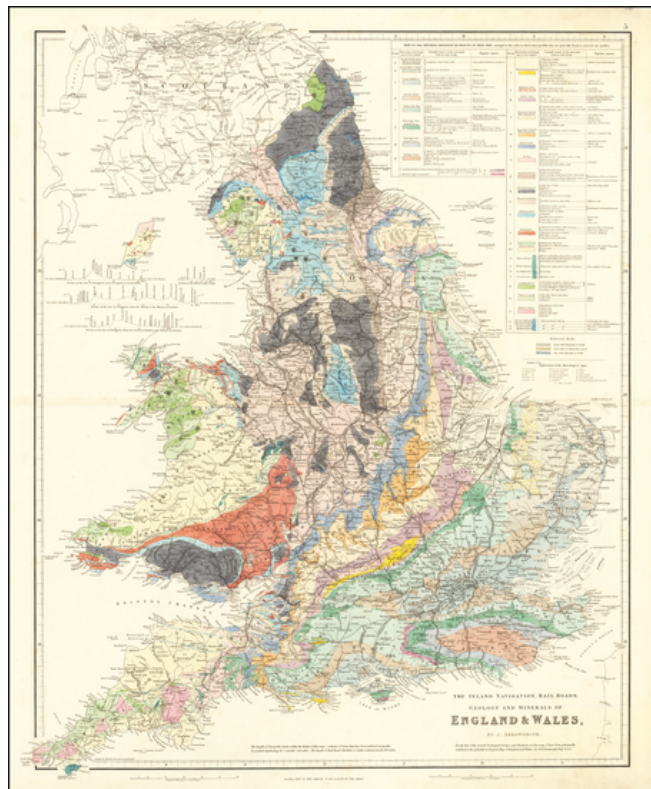

**Barry Lawrence Ruderman  
Antique Maps Inc.**

7407 La Jolla Boulevard  
La Jolla, CA 92037

www.raremaps.com

(858) 551-8500  
blr@raremaps.com

---

**The Inland Navigation, Rail Roads, Geology and Minerals of England & Wales . . .**

**Stock#:** 64622  
**Map Maker:** Arrowsmith  
**Date:** 1840  
**Place:** London  
**Color:** Hand Colored  
**Condition:** VG+  
**Size:** 20 x 24 inches  
**Price:** \$275.00

**Description:**

***Arrowsmith's Geological Map of England***

Striking example of Arrowsmith's map of England, colored by Geological Groups.

The map appeared in Arrowsmith's London Atlas, one of the most popular English atlases of the mid-19th Century.

**Detailed Condition:**