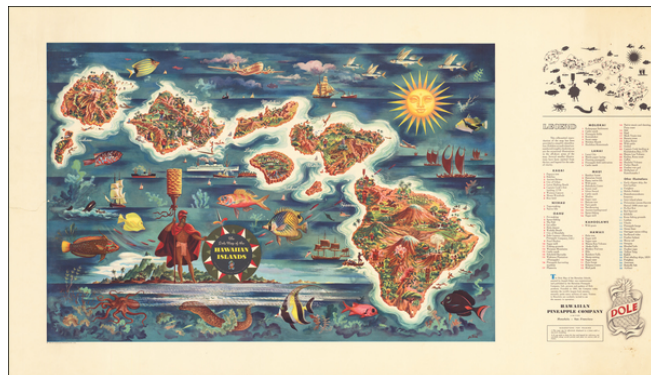

Barry Lawrence Ruderman Antique Maps Inc.

7407 La Jolla Boulevard
La Jolla, CA 92037

www.raremaps.com

(858) 551-8500
blr@raremaps.com

The Dole Map of the Hawaiian Islands

Stock#: 64619
Map Maker: Hawaiian Pineapple Company
Date: 1950
Place: San Francisco
Color:
Condition: VG
Size: 38 x 19 inches
Price: SOLD

Description:

Decorative vintage pictorial map of Hawaii, from a painting by Joseph Feher, commissioned by the Hawaiian Pineapple Company.

This is the second of Dole's iconic maps, which have been sought after by collectors almost since the initial printing.