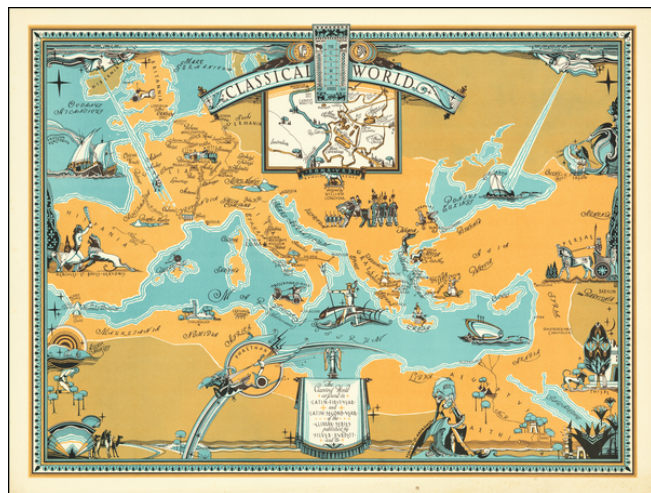

**Barry Lawrence Ruderman
Antique Maps Inc.**

7407 La Jolla Boulevard
La Jolla, CA 92037

www.raremaps.com

(858) 551-8500
blr@raremaps.com

**The Classical World as found in Latin First Year and Latin Second Year of the Climax
Series published by Silver Burdett and Co.**

Stock#: 64616
Map Maker: Longyear
Date: 1930 circa
Place: n.p.
Color: Color
Condition: VG+
Size: 23.5 x 17.5 inches
Price: \$ 395.00

Description:

Rare pictorial map centered on the Mediterranean Sea, showing the world at the time of the Roman Empire, with place names in Latin.

The map was produced for educational purposes to accompany a series of Latin textbooks published by Silver Burdett & Company.

The map is embellished with Art Deco illustrations of warriors, charioteers and ships, along with figures from mythology such as Jason, Hercules and Phaeton. Beneath the title is an inset map of the city of Rome.