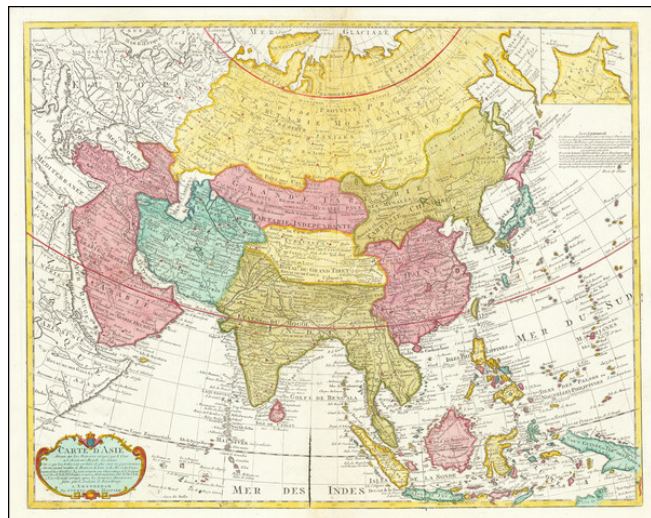

## Carte d'Asie dressee sur les Memoires envoyez par le Czar . . .

**Stock#:** 64591  
**Map Maker:** Covens / Mortier  
**Date:** 1757 circa  
**Place:** Amsterdam  
**Color:** Hand Colored  
**Condition:** VG  
**Size:** 24 x 19 inches  
**Price:** SOLD

### Description:

Fine large map of Asia, published in Amsterdam circa 1757.

Includes a detailed treatment of the Philippines.

The map is based upon De L'isle's map of 1723 with significant improvements in the northeast coast, updated to include the Russian discoveries of Vitus Bering between 1725 and 1749.