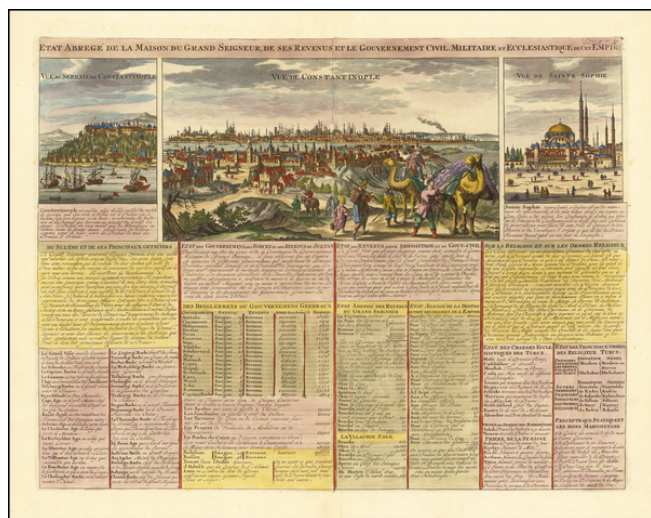

Stock#: 64525
Map Maker: Chatelain
Date: 1710
Place: Paris
Color: Hand Colored
Condition: VG+
Size: 18 x 14 inches
Price: \$ 345.00

Description:

Decorative views of Constantinople, from Chatelain's monumental *Atlas Historique*.