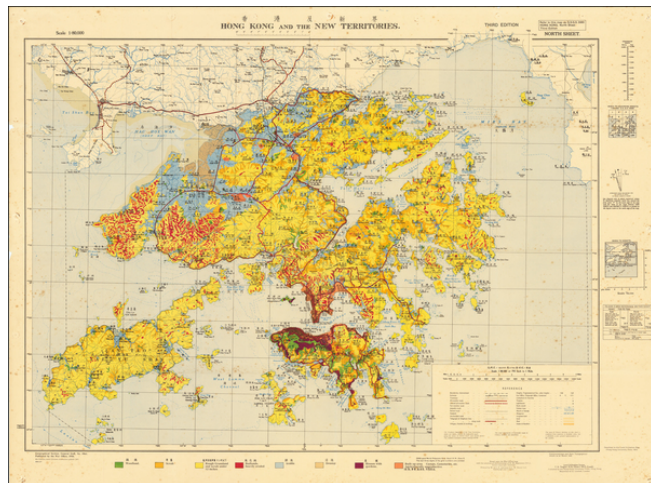

## Hong Kong and the New Territories

**Stock#:** 64521  
**Map Maker:** Geographical Section, War Office (UK)  
**Date:** 1936 (1957)  
**Place:** Hong Kong  
**Color:** Color  
**Condition:** VG  
**Size:** 40 x 30 inches full sheet  
**Price:** SOLD

### Description:

Important post-war U.K. War Office groundcover map of Hong Kong, this being the first bilingual edition of the map.

The map differentiates between "Woodland", "Scrub", "Rough Grassland and scrub under 12 inches", "Badlands, heavily eroded", "Arable", "Swamp", "Houses with gardens", "Built-up area. Camps, Cemeteries, etc. Agriculturally unproductive."