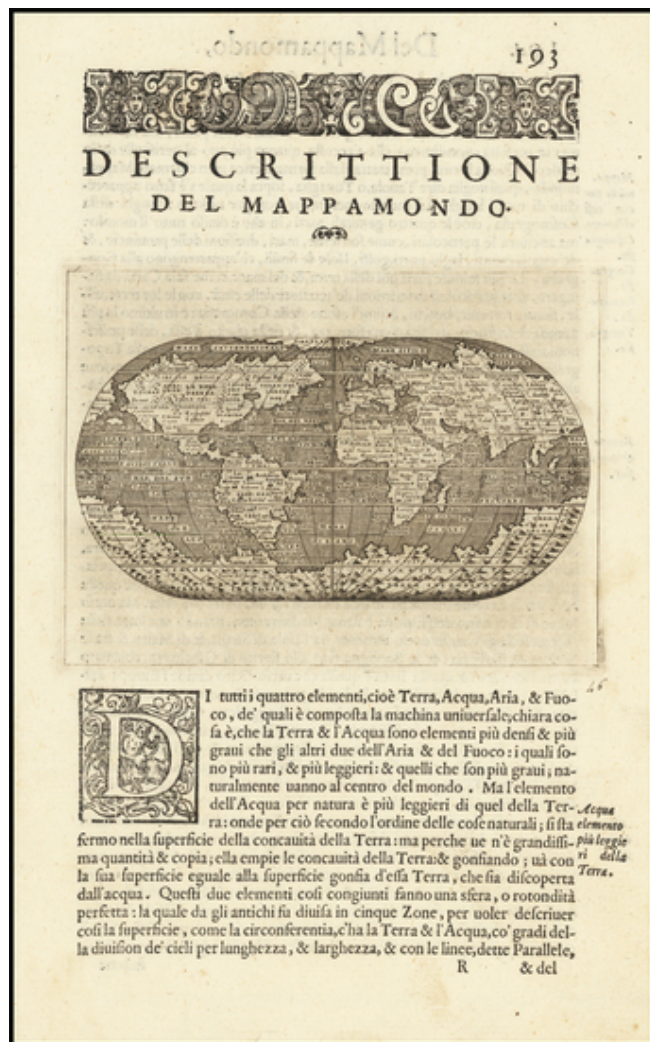

Barry Lawrence Ruderman Antique Maps Inc.

7407 La Jolla Boulevard
La Jolla, CA 92037

www.raremaps.com

(858) 551-8500
blr@raremaps.com

Descrizione Del Mappamondo

Stock#: 64474
Map Maker: Porcacchi
Date: 1572
Place: Venice
Color: Uncolored
Condition: VG
Size: 6 x 4 inches
Price: SOLD

Description:

Striking example of Porcacchi's world map, first published in 1572.

Porcacchi's world map is a finely executed reduction of Camocio's Wall Map of 1567, one of the last wall maps to follow Gastaldi's wall map of 1546.

The map shows a narrow strait between America and Asia. California is shown as a peninsula. Limited information on the east coast, although Florida is named. No obvious entry for either the Hudson or St. Lawrence Rivers. The Amazon is depicted, but flowing north-south. Massive southern continent shown,

along with a north polar land mass.

A terrific early world map and one of the few opportunities to acquire an example of the Gastaldi World map.

Detailed Condition: