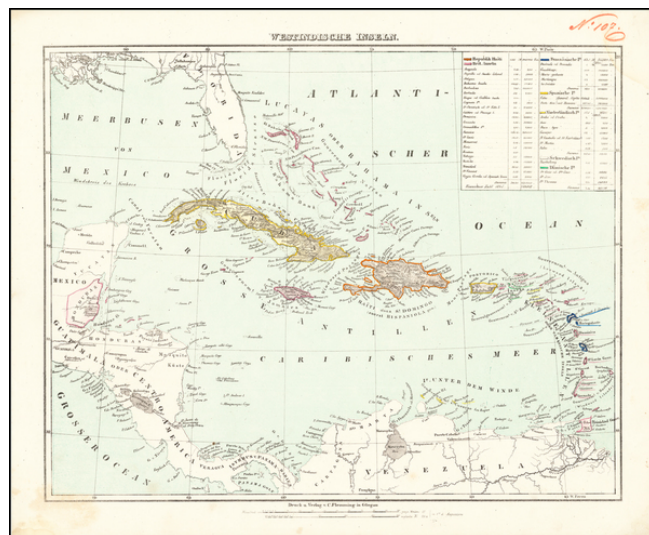

Barry Lawrence Ruderman Antique Maps Inc.

7407 La Jolla Boulevard
La Jolla, CA 92037

www.raremaps.com

(858) 551-8500
blr@raremaps.com

Westindische Inseln

Stock#: 64435
Map Maker: Flemming
Date: 1854
Place: Glogau
Color: Color
Condition: VG
Size: 15 x 12 inches
Price: \$65.00

Description:

Detailed map of the Caribbean, from Florida to the cCoast of Venezuela and the Yucatan.

Includes a key identifying populations, sizes and colonial possessions.

Detailed Condition: