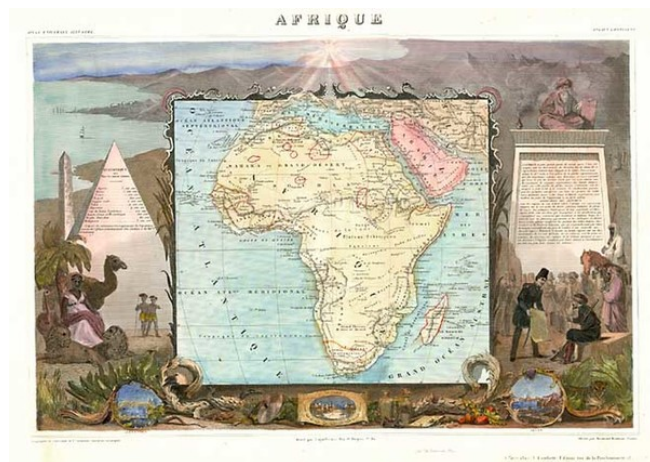

Barry Lawrence Ruderman Antique Maps Inc.

7407 La Jolla Boulevard
La Jolla, CA 92037

www.raremaps.com

(858) 551-8500
blr@raremaps.com

Afrique

Stock#: 6442
Map Maker: Levasseur
Date: 1845
Place: Paris
Color: Outline Color
Condition: VG
Size: 16 x 13 inches
Price: SOLD

Description:

Decorative map of the continent surrounded by allegorical vignettes. Engraved by Raimond Bonheur, father of the famous French artist Rosa Bonheur. A bit of soiling in the margins, but still a gorgeous example.