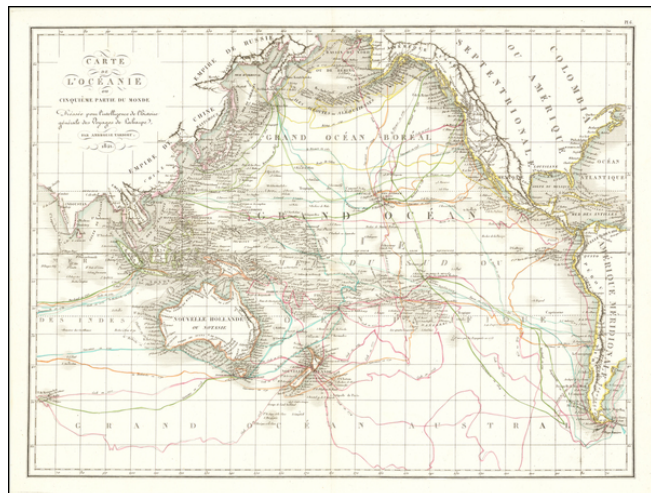

Barry Lawrence Ruderman Antique Maps Inc.

7407 La Jolla Boulevard
La Jolla, CA 92037

www.raremaps.com

(858) 551-8500
blr@raremaps.com

Carte de L'Oceanie ou Cinquieme Partie Du Monde . . . 1821

Stock#: 64403
Map Maker: Tardieu
Date: 1821
Place: Paris
Color: Outline Color
Condition: VG+
Size: 22 x 16 inches
Price: SOLD

Description:

Early detailed map of the Pacific, illustrating the numerous routes of exploration from the late 18th Century.

The map meticulously details the routes of the different explorers, from the 16th to the 19th Centuries.