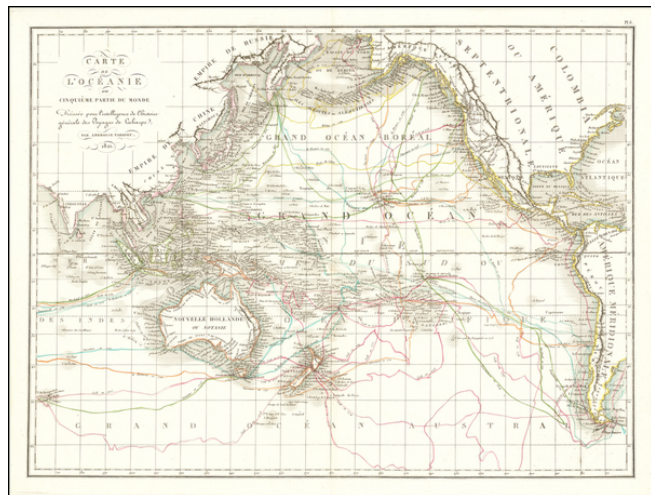

Barry Lawrence Ruderman Antique Maps Inc.

7407 La Jolla Boulevard
La Jolla, CA 92037

www.raremaps.com

(858) 551-8500
blr@raremaps.com

Carte de L'Oceanie ou Cinquieme Partie Du Monde . . . 1821

Stock#: 64403
Map Maker: Tardieu
Date: 1821
Place: Paris
Color: Outline Color
Condition: VG+
Size: 22 x 16 inches
Price: SOLD

Description:

Early detailed map of the Pacific, illustrating the numerous routes of exploration from the late 18th Century.

The map meticulously details the routes of the different explorers, from the 16th to the 19th Centuries.