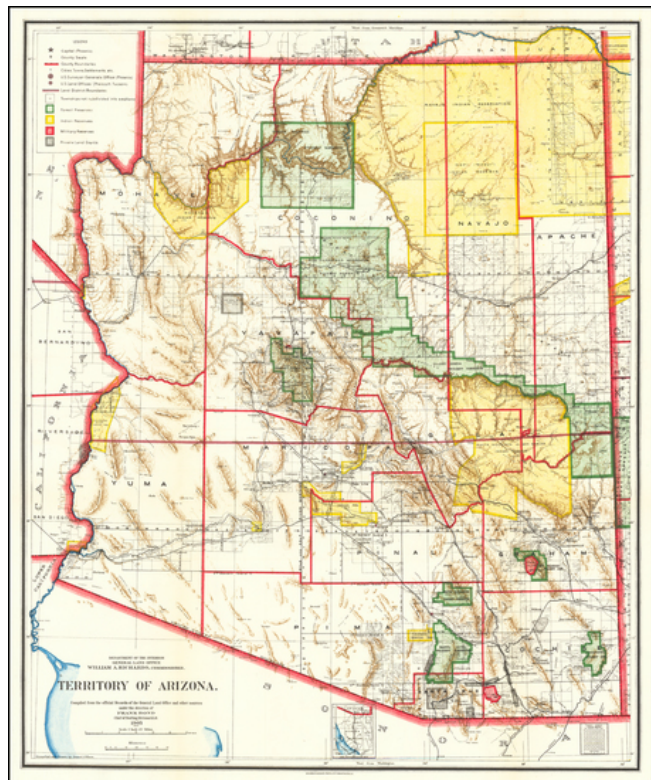

Barry Lawrence Ruderman Antique Maps Inc.

7407 La Jolla Boulevard
La Jolla, CA 92037

www.raremaps.com

(858) 551-8500
blr@raremaps.com

Territory of Arizona . . .1905

Stock#: 64391
Map Maker: General Land Office
Date: 1896
Place: Washington
Color: Color
Condition: VG+
Size: 17 x 20.5 inches
Price: SOLD

Description:

One of the best and most highly detailed map of Arizona Territory of the period.

The map was produced by the Dept. of the Interior, under the Supervision of Harry King. This edition is revised and reconstructed by R.H. Morton. The legend notes the various US Surveyor General's offices in the Territory, US Land Offices, Indian Reservations, Military Reservations, Private Claims Confirmed, Private Claims Unconfirmed, and Townships not yet subdivided.

The map notes towns, roads, railroads, railway and stagecoach stations, mines, wells, mountains, rivers, and a host of other details.

Detailed Condition: