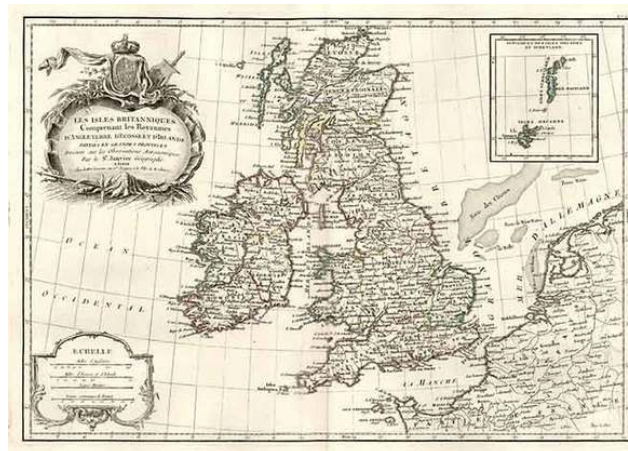

## Les Isles Britanniques...

**Stock#:** 6439  
**Map Maker:** Janvier  
**Date:** 1762  
**Place:** Paris  
**Color:** Outline Color  
**Condition:** VG+  
**Size:** 17 x 12.5 inches  
**Price:** SOLD

### Description:

Detailed map of the British Isles with a decorative cartouche and coats of arms. Nice detail throughout. Colored by counties.