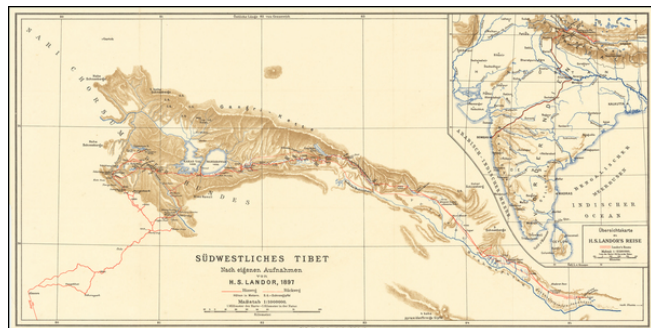

Stock#: 64364
Map Maker: Brockhaus
Date: 1897
Place: Leipzig
Color: Color
Condition: VG+
Size: 23.5 x 11.5 inches
Price: \$ 345.00

Description:

Scarce map of southwestern Tibet, illustrating the report of H.S. Candor.

Candor was the first European to reach both sources of the Brahmaputra River. His book on Tibet was published in 1897.

Detailed Condition: