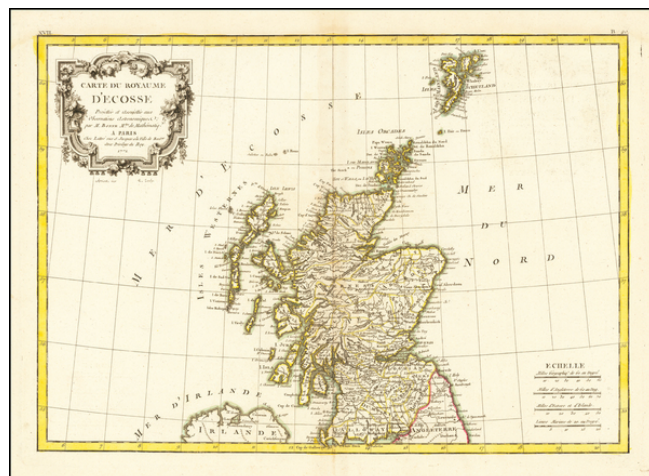

## Carte Du Royaume D'Ecosse . . . 1771

**Stock#:** 64362  
**Map Maker:** Bonne  
**Date:** 1771  
**Place:** Paris  
**Color:** Hand Colored  
**Condition:** VG  
**Size:** 16.5 x 12 inches  
**Price:** \$175.00

### Description:

Decorative map of Scotland, with an elaborate title cartouche.

From Bonne's *Atlas Moderne*.