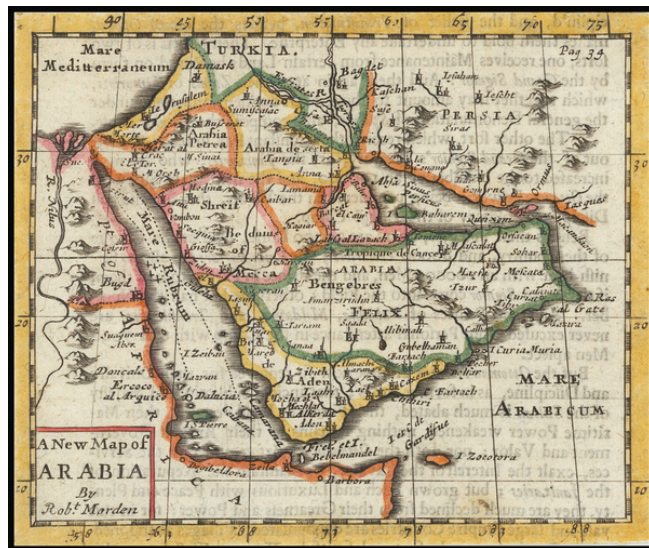

Barry Lawrence Ruderman Antique Maps Inc.

7407 La Jolla Boulevard
La Jolla, CA 92037

www.raremaps.com

(858) 551-8500
blr@raremaps.com

A New Map of Arabia By Robt. Morden

Stock#: 64360
Map Maker: Morden
Date: 1687
Place: London
Color: Hand Colored
Condition: VG
Size: 5 x 5 inches
Price: \$255.00

Description:

Rare early English map of Arabia, extending from the Mediterranean to the Red Sea to the Persian Gulf, with many kingdoms, place names, etc. shown.

Mecca and Medina area located.

Detailed Condition:

Trimmed to neatlines.