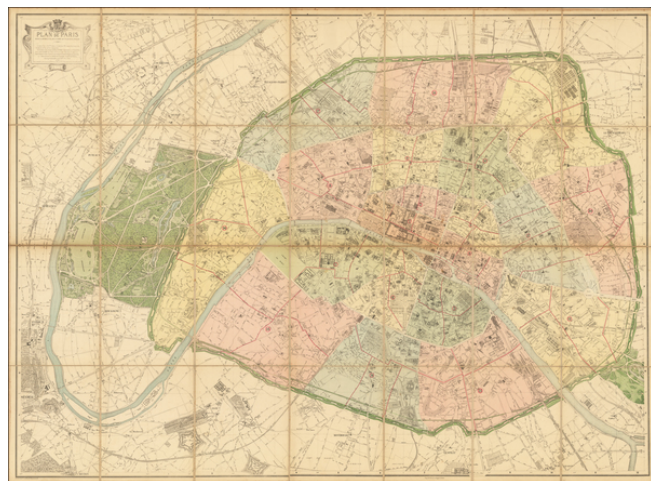

## Plan de Paris Reduit a l'Echellee de 1/10,000 D'Apres Le Gd. Plan En 21 Feuilles . . . depuis 1842

**Stock#:** 64352  
**Map Maker:** Deschamps  
**Date:** 1870 circa  
**Place:** Paris  
**Color:** Hand Colored  
**Condition:** VG+  
**Size:** 60 x 44 inches  
**Price:** \$1,200.00

#### *The Deschamps-Hausmann Plan of Paris*

Important Early Modern Plan of Paris, prepared under the direction of Eugene Deschamps.

Divided into Arrondissements, the plan provides an exacting depiction of Paris at the conclusion of the multi-decade modernization of Paris undertaken in the middle of the 19th Century.