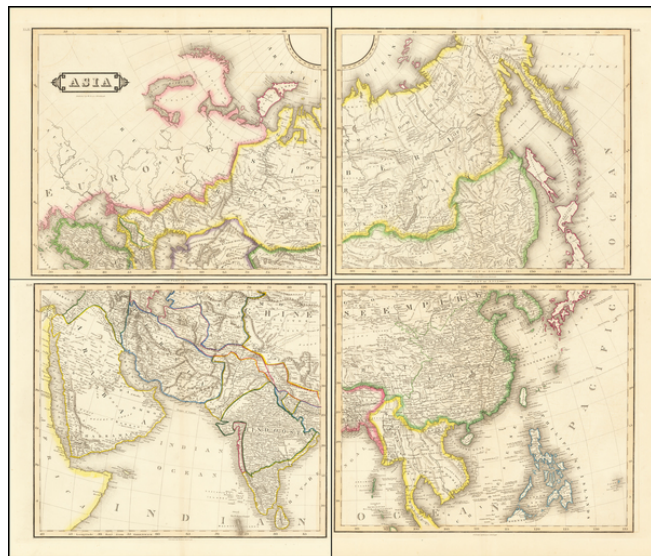

## Asia

**Stock#:** 64349  
**Map Maker:** Lizars  
**Date:** 1825 circa  
**Place:** Edinburgh  
**Color:** Hand Colored  
**Condition:** VG+  
**Size:** 20 x 17 inches (each sheet)  
**Price:** SOLD

### Description:

Scarce and highly detailed 4 sheet map of Asia, published by Lizars.

Provides a highly detailed look at the continent.

One of the most notable features is that the Pearl Fishery Region adjacent to the Emirates is beginning to take shape, with the island of Samahe (Qatar) appearing.

Excellent detail in India, with some annotations in Northern India.