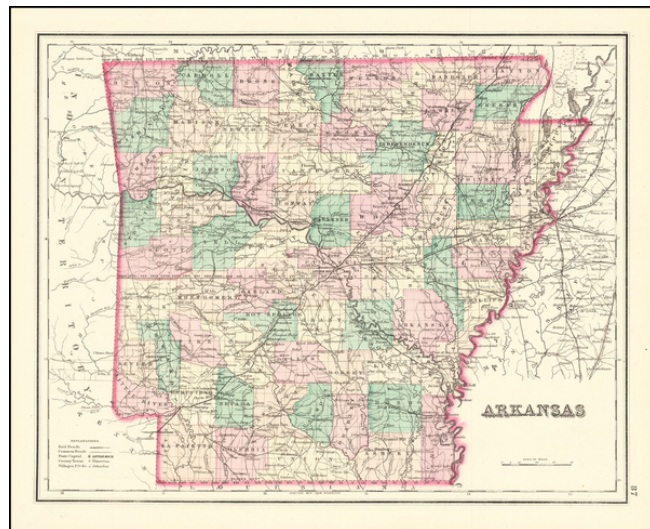

Barry Lawrence Ruderman Antique Maps Inc.

7407 La Jolla Boulevard
La Jolla, CA 92037

www.raremaps.com

(858) 551-8500
blr@raremaps.com

Arkansas

Stock#: 64276
Map Maker: Gray
Date: 1875
Place: Philadelphia
Color: Color
Condition: VG+
Size: 13 x 10.5 inches
Price: SOLD

Description:

Detailed map of Arkansas, showing towns, townships, roads, railroads, rivers, train stations, lakes, etc. Colored by county.

Gray was one of the most successful atlas publishers of the 1870s and one of the last to employ hand coloring.