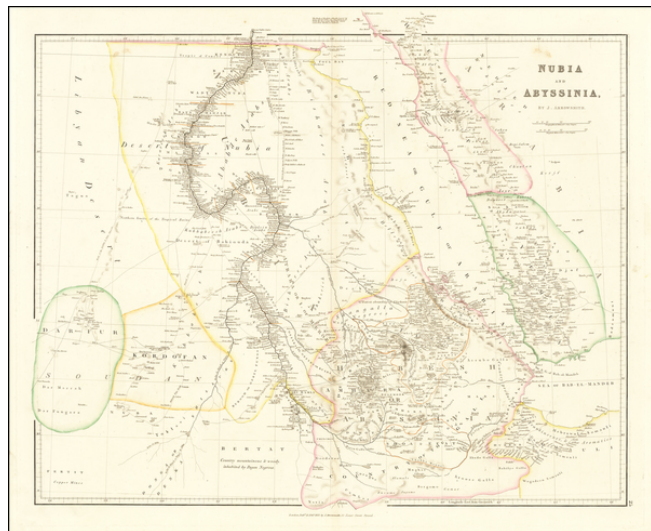

Barry Lawrence Ruderman Antique Maps Inc.

7407 La Jolla Boulevard
La Jolla, CA 92037

www.raremaps.com

(858) 551-8500
blr@raremaps.com

Nubia and Abyssinia

Stock#: 64182
Map Maker: Arrowsmith
Date: 1832
Place: London
Color: Outline Color
Condition: VG
Size: 24 x 20 inches
Price: \$125.00

Description:

Attractive map of the region centered on the Red Sea and showing the upper Nile, beyond the Cataracts.

The map extends to Somalia, Sudan and Darfur in the west and to Yemen and the Sea of Bab-El-Mandeb in the south.

A number of trade routes are located in the interior, with a depiction of the topography, rivers, etc.

Detailed Condition: